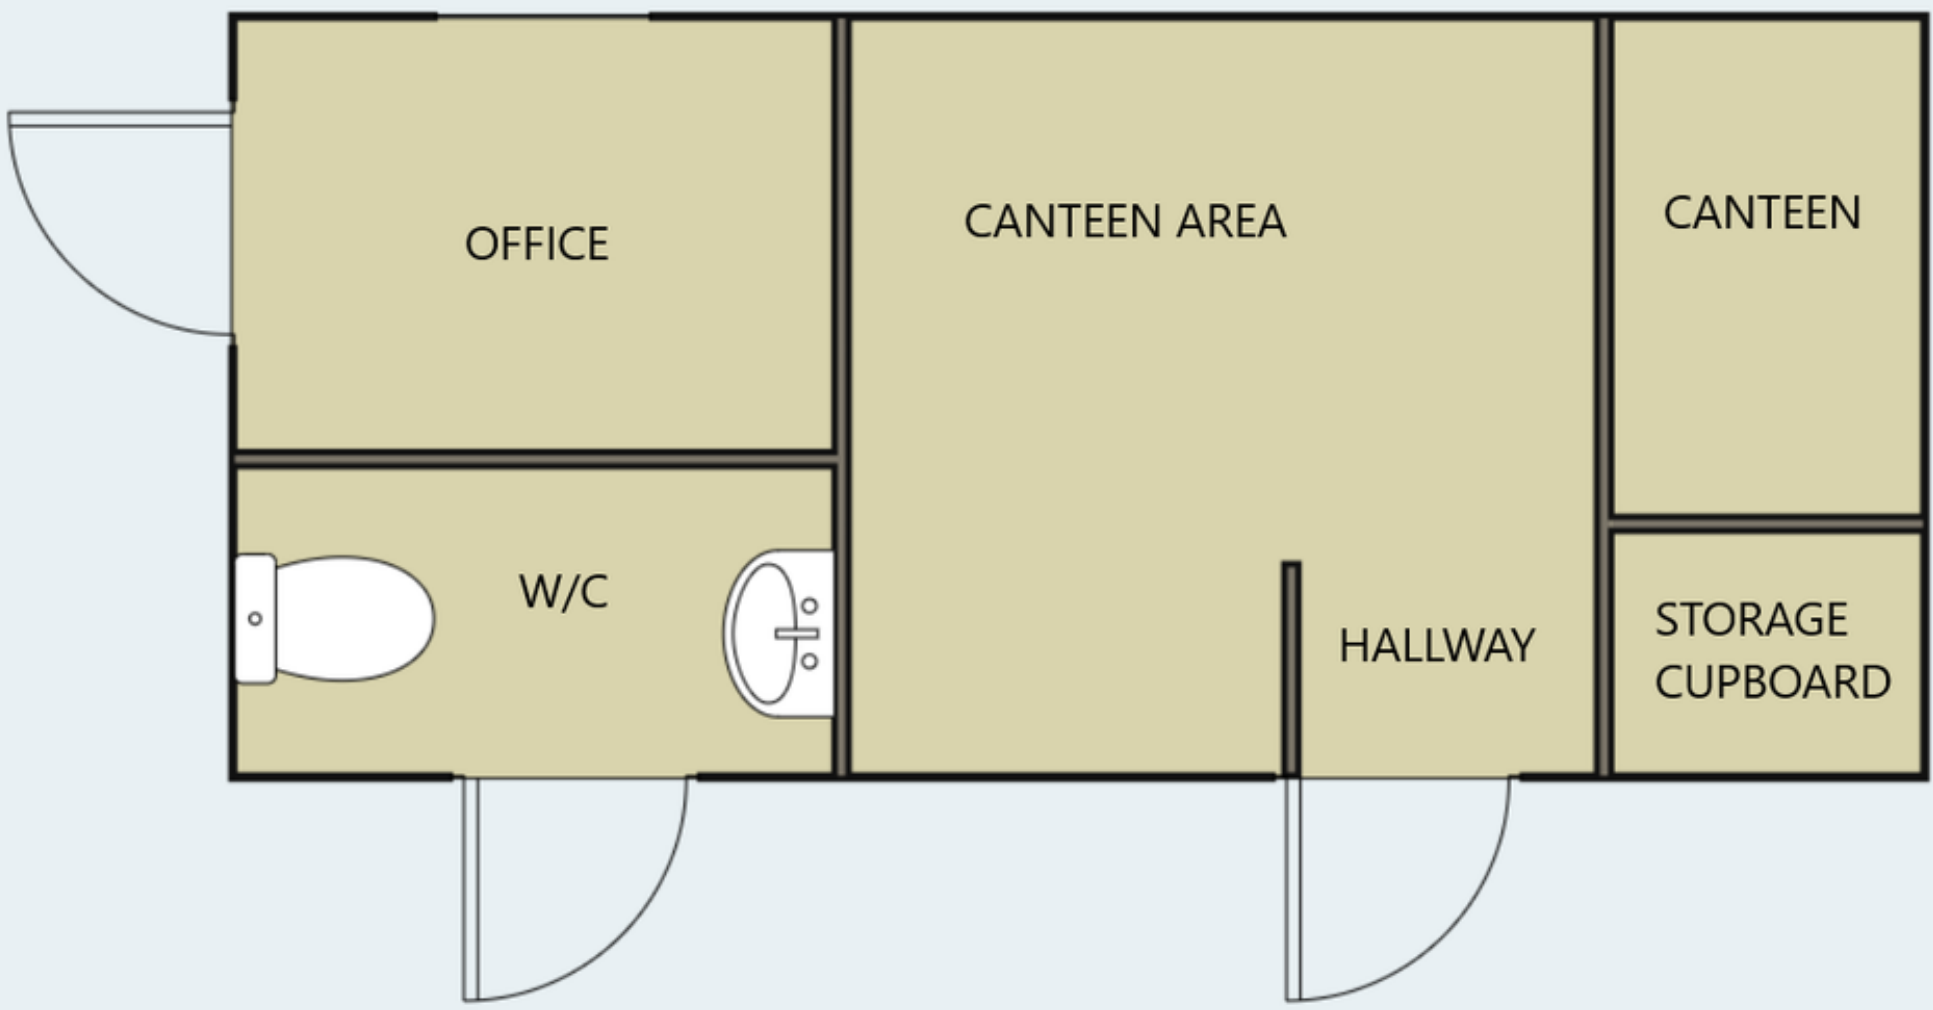

**20ft x 9ft Blue Welfare Unit / Self Contained / Office / Canteen
/ Toilet / Cabin / Drying Room / Container (ref 2260) - Newly
Refurbished - Office / Canteen**

Our Ref: 15546

Price : £5,940.00 inc VAT.

STEEL STOCKISTS • INDUSTRIAL SERVICES • METAL SUPPLIERS • PHONE 01695 364210
AINSCOUGH METALS
www.ainscoughmetals.co.uk 01942 820144

20FT X 9FT OFFICE CANTEEN
BLUE
2260/20-9/OC

1 NO EXTERNAL DOOR LEADING TO SEPARATE BATHROOM WITH TOILET AND SINK, 1 NO EXTERNAL DOOR LEADING TO OFFICE AREA WITH WINDOW, 1 NO EXTERNAL DOOR LEADING TO HALLWAY WITH CANTEEN AREAS AND STORAGE CUPBOARD