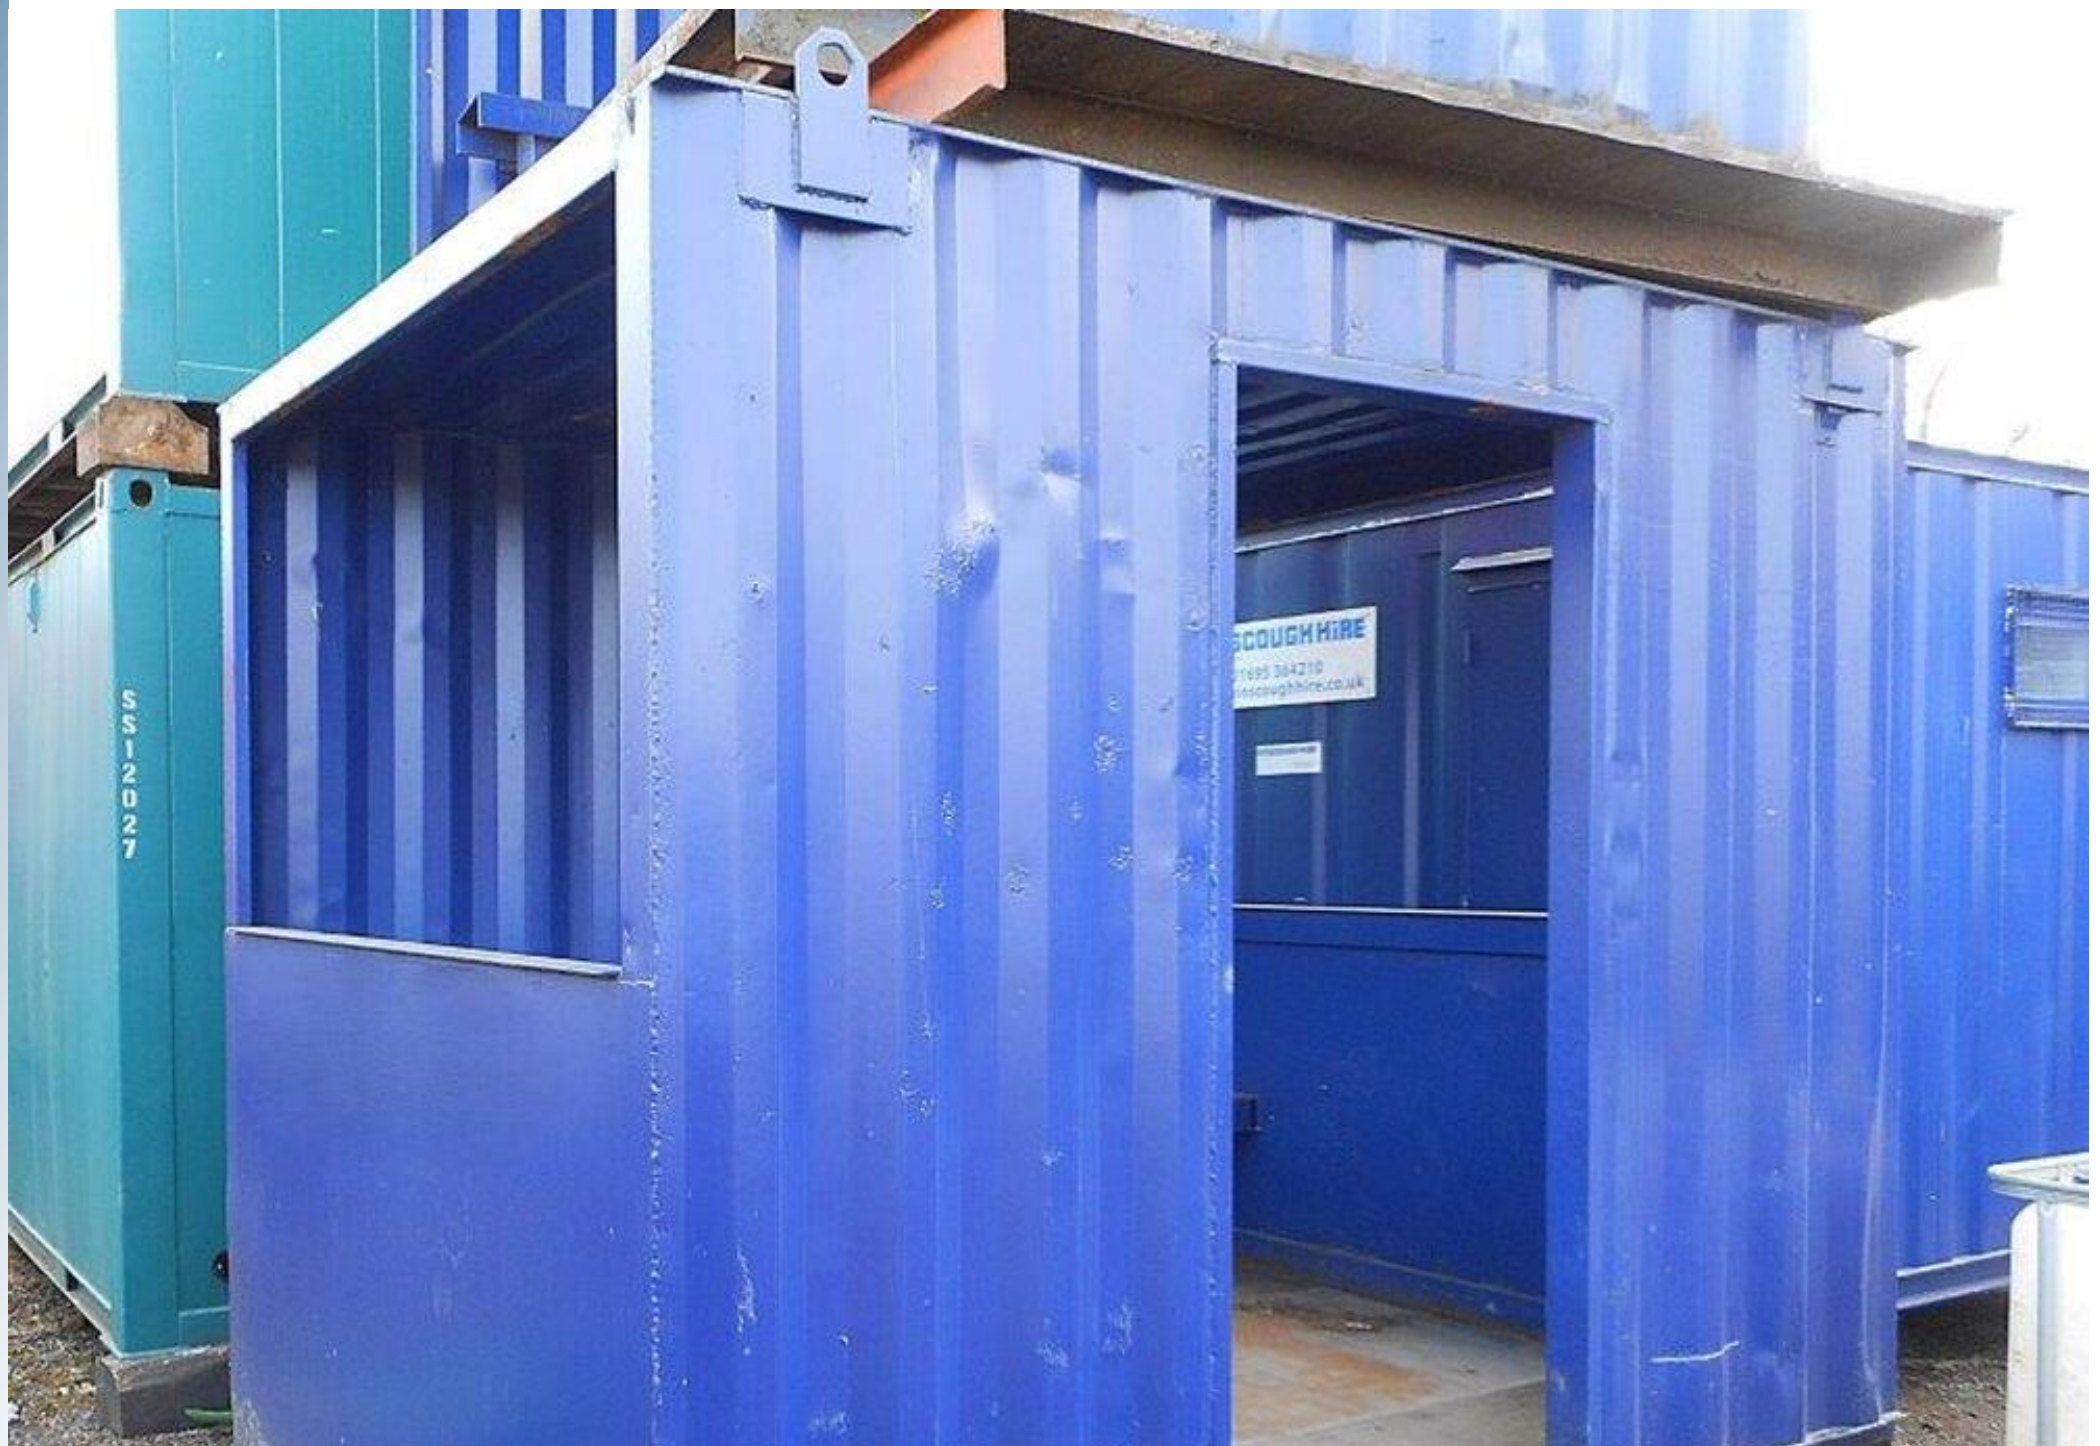

Used 10ft x 8ft Smoking Shelter Blue C/w Cigarette Box & Plywood Flooring

Our Ref: 17523

Price : £1,440.00 inc VAT.

Website : [Click here to view this item on our website](#)

If you have any questions please do not hesitate to contact us