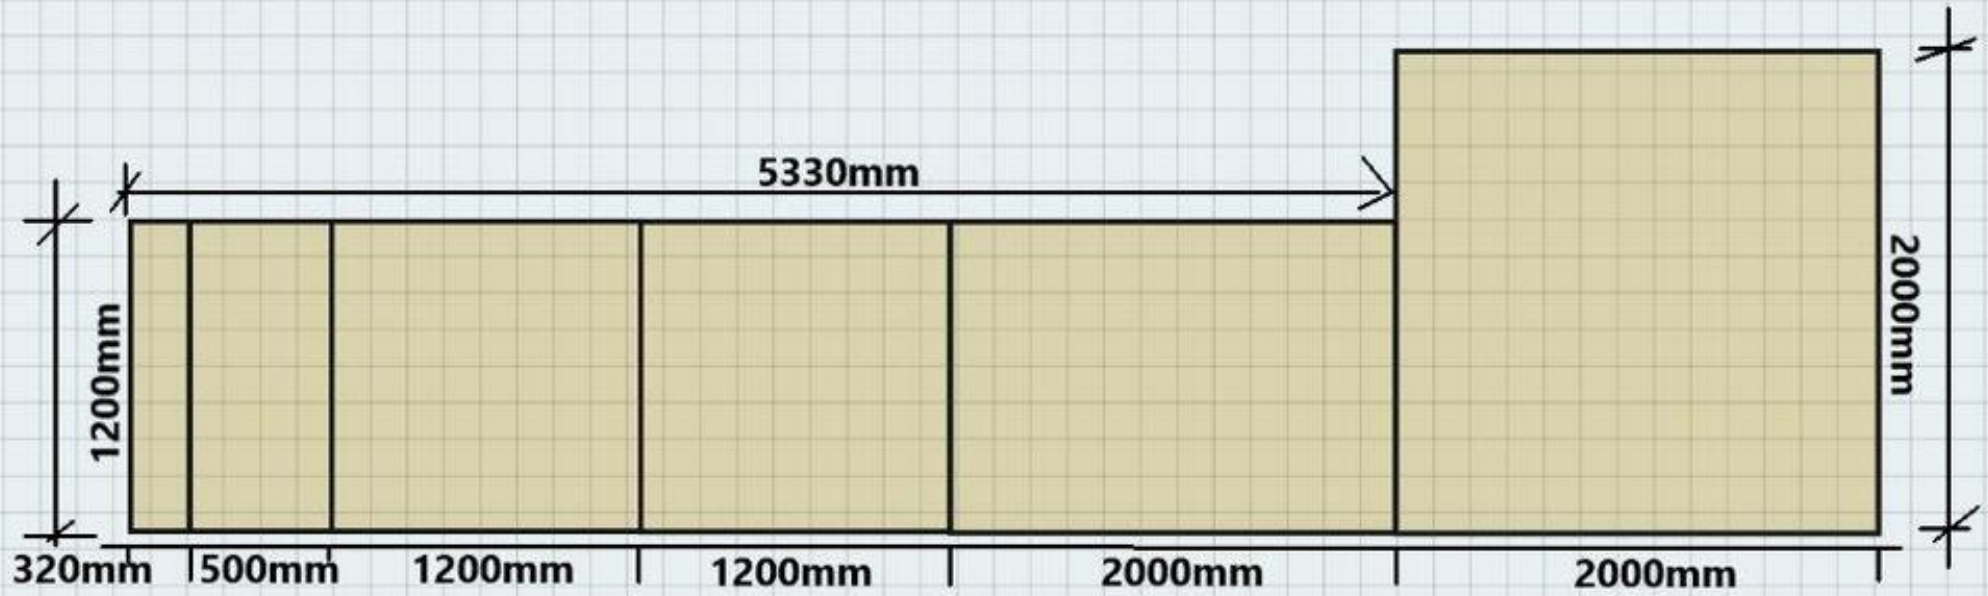

Used Access Ramp With Handrail - Disabled / Wheelchair / Motorbike

Our Ref: 18876

Price : £1,380.00 inc VAT.

Website : [Click here to view this item on our website](#)

If you have any questions please do not hesitate to contact us